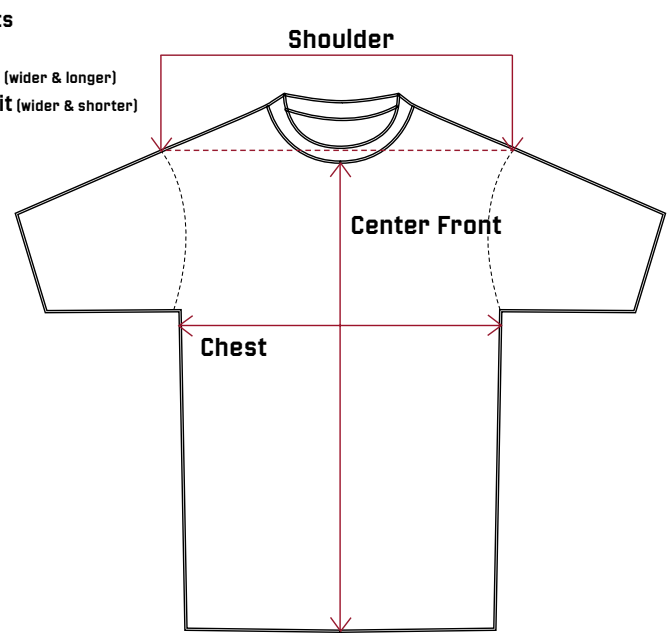

Jacket Fits
 — V-Twin Fit
 - - Casual Fit (wider & longer)
 - - Relaxed Fit (wider & shorter)

Men's V-Twin Fit Jackets												
SIZE	CHEST		SHOULDER		LEATHER CENTER FRONT		TEXTILE CENTER FRONT		SPIRIT JKT CENTER FRONT		SPRINGFIELD CENTER FRONT	
	IN	CM	IN	CM	IN	CM	IN	CM	IN	CM	IN	CM
S	43.3 - 44.9	110 - 114	20.5	52	21.5	55	22	56	24	61	22	56
M	46.5 - 48	118 - 122	20.9	53	22	56	22.5	57	24.4	62	22.5	57
L	49.6 - 51.2	126 - 130	21.3	54	22.5	57	23	58	24.8	63	23	58
L-TALL	49.6 - 51.2	126 - 130	21.5	54.5	-	-	-	-	26.4	67	24.4	62
XL	53.5 - 55.1	136 - 140	22	56	23	59	23.5	60	25.6	65	23.5	60
XL-TALL	53.5 - 55.1	136 - 140	22.2	56.5	-	-	-	-	27.2	69	25.2	64
2XL	57.5 - 59	146 - 150	22.5	58	24	61	24.4	62	26.4	67	24.4	62
2XL-TALL	57.5 - 59	146 - 150	23	58.5	-	-	-	-	27.9	71	26	66
3XL	61.4 - 63	156 - 160	23.5	60	24.5	63	25.2	64	27.2	69	25.2	64
3XL-TALL	61.4 - 63	156 - 160	24	60.5	-	-	-	-	28.7	73	26.8	68
4XL	65.4 - 66.9	166 - 170	24.4	62	25.6	65	26	66	27.9	71	26	66
5XL	69.3 - 70.9	176 - 180	25.2	64	26.5	67	26.8	68	28.7	73	26.8	68

Men's Tour Jacket						
SIZE	CHEST		SHOULDER		CENTER FRONT	
	IN	CM	IN	CM	IN	CM
S	46.5	118	23	58	22.5	57
M	49.6	126	23	59	23	58
L	52.8	134	23.5	60	23	59
XL	56.7	144	24.4	62	24	61
2XL	60.6	154	25.2	64	24.8	63
3XL	64.6	164	26	66	25.6	65
4XL	68.5	174	26.8	68	26.4	67
5XL	72.4	184	27.5	70	27.2	69

Tall sizes available on Spirit Jacket & Springfield Mesh Jacket for sizes L-3XL. Sleeve length & body length increase by 4cm.

Men's V-Twin Fit Vests						
SIZE	CHEST		SHOULDER		CENTER FRONT	
	IN	CM	IN	CM	IN	CM
S	42	106	15	38	13.2	33.5
M	45	114	15.4	39	14.4	36.5
L	48	122	15.7	40	14.8	37.5
XL	52	132	16.5	42	15.6	39.5
2XL	56	142	17.3	44	16.3	41.5
3XL	60	152	18.1	46	17.1	43.5
4XL	64	162	18.9	48	17.9	45.5
5XL	68	172	19.7	50	18.7	47.5